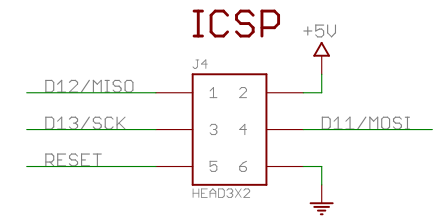

Arduino Nano v3.0

Copyright 2009 under the Creative Commons Attribution Share-Alike 2.5 License

<http://creativecommons.org/licenses/by-sa/2.5/>

G ⊗ ⊗ ⊗ ⊗

TITLE: Arduino Nano2	
Document Number:	REU: 3.0
Date: 7/21/2009 12:32:59 PM	Sheet: 1/1